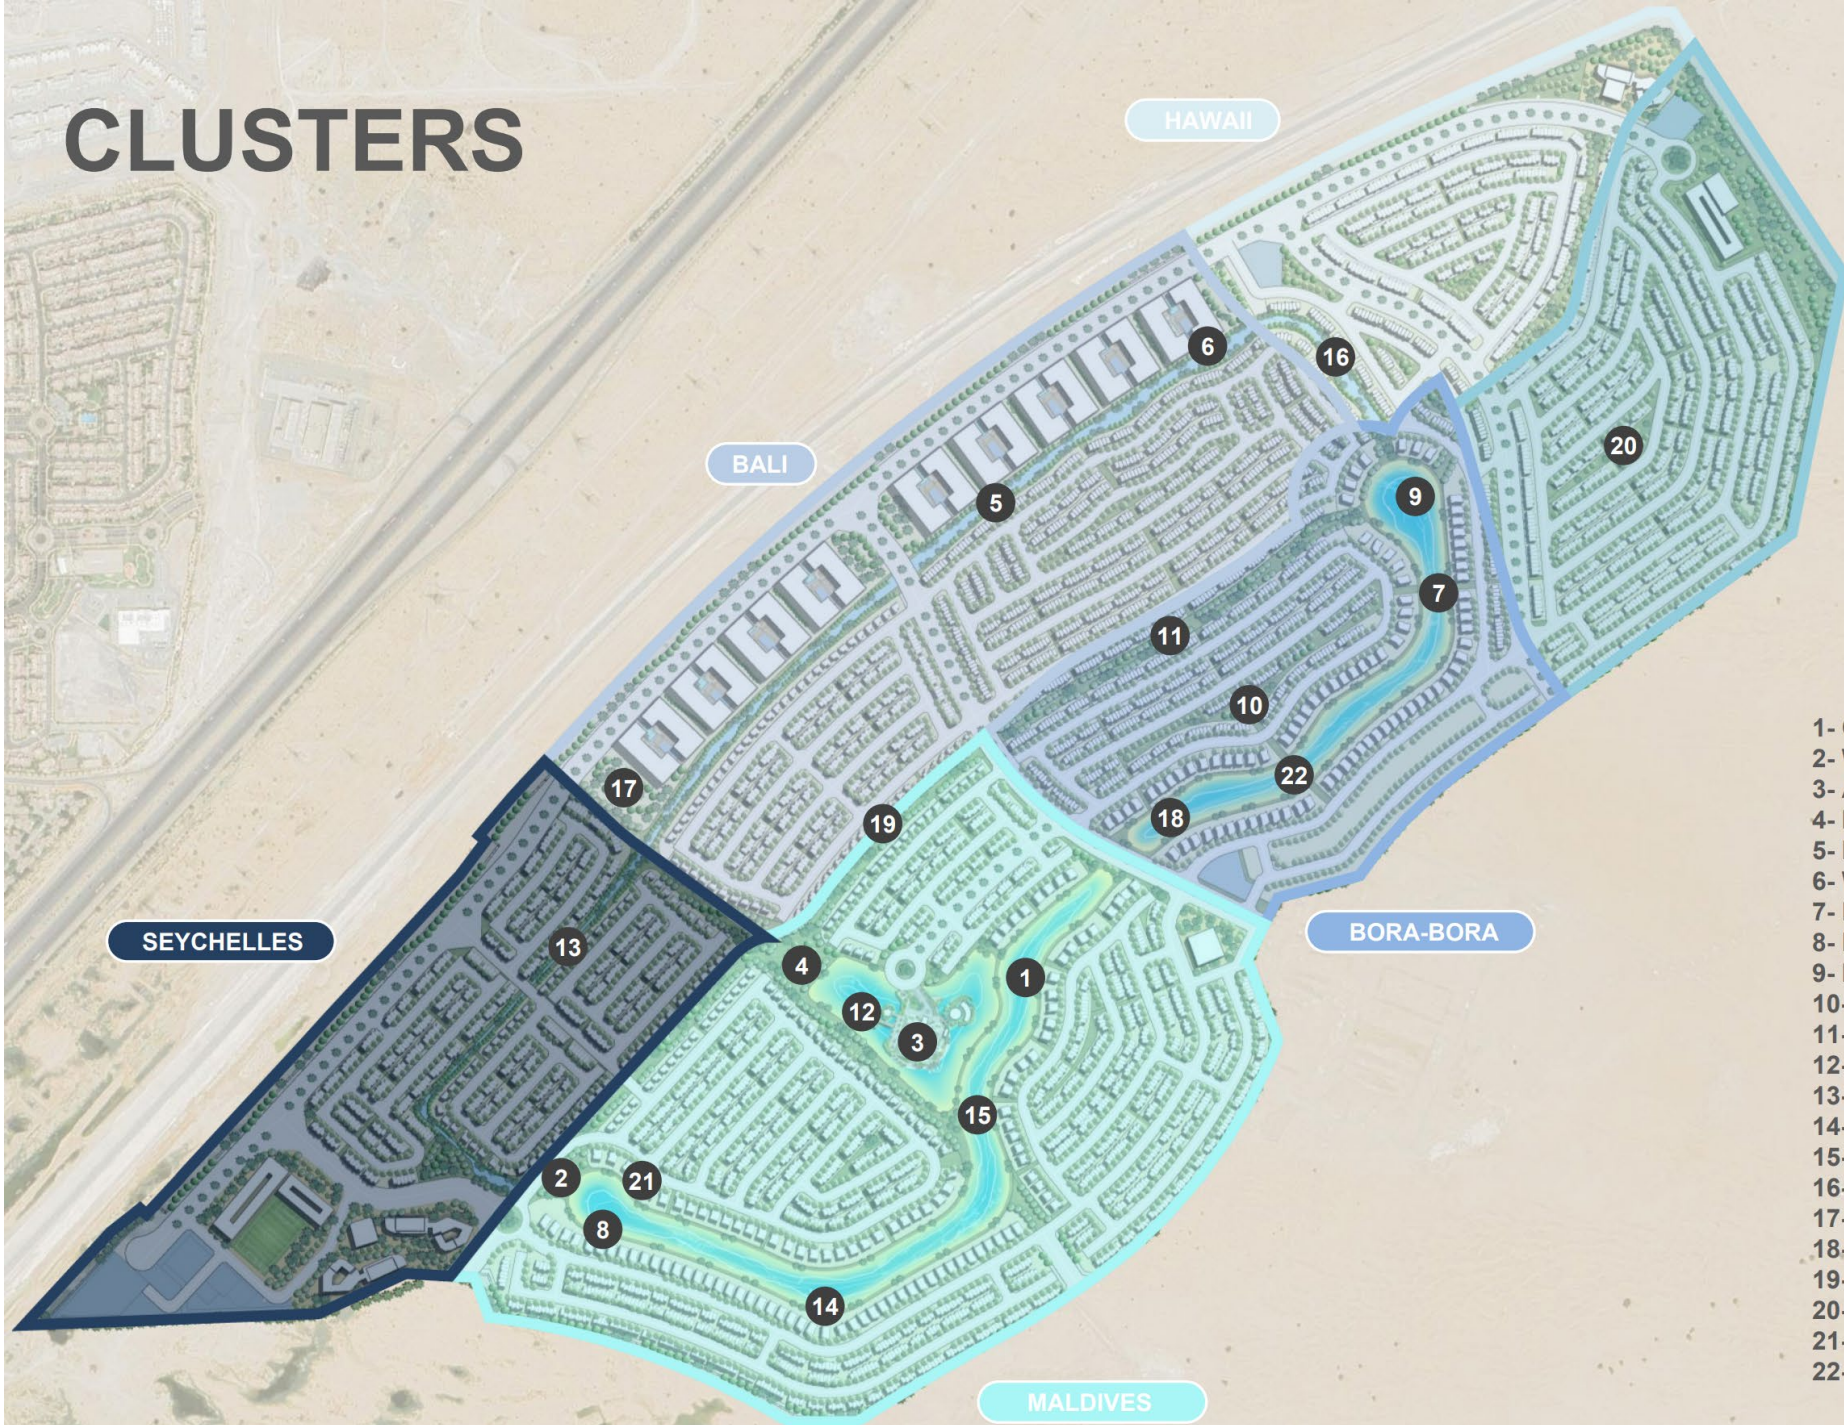

DAMAC Islands

LOCATION

INSPIRATION

“Living in Paradise”

Tropical island-themed neighborhoods centered around water. Should tap into the quality of life afforded by the island paradise.

“Your own Island Getaway”

CLUSTERS

SEYCHELLES

HAWAII

FIJI

BALI

BORA-BORA

MALDIVES

- 1- Central Hub Fountain
- 2- Wedding Venue
- 3- Aqua Dome
- 4- Iguanas Park and Fruit market
- 5- Paddling (Gondola Style)
- 6- Water Platforms
- 7- Lagoon tour in hammock
- 8- Lagoon Waterfalls
- 9- Minigolf Island
- 10- Tortoise Garden
- 11- Parrot Park
- 12- Aqua Park
- 13- Jungle River
- 14- Rapids
- 15- Zipline
- 16- Jungle Swings
- 17- Yoga and Calisthenics Park
- 18- Yoga Floating Decks
- 19- Wildlife Park
- 20- Fitness Park
- 21- Hot Springs SPA
- 22- Private Boats Riding

MALDIVES

SEYCHELLES

BORA-BORA

HAWAII

FIJI

BALI

Main Attractions and Activities

- 1- Central Hub Fountain
- 2- Wedding Venue
- 3- Aqua Dome
- 4- Iguanas Park and Fruit market
- 5- Paddling (Gondola Style)
- 6- Water Platforms
- 7- Lagoon tour in hammock
- 8- Lagoon Waterfalls
- 9- Minigolf Island
- 10- Tortoise Garden
- 11- Parrot Park
- 12- Aqua Park
- 13- Jungle River
- 14- Rapids
- 15- Zipline
- 16- Jungle Swings
- 17- Yoga and Calisthenics Park
- 18- Yoga Floating Decks
- 19- Wildlife Park
- 20- Fitness Park
- 21- Hot Springs SPA
- 22- Private Boats Riding