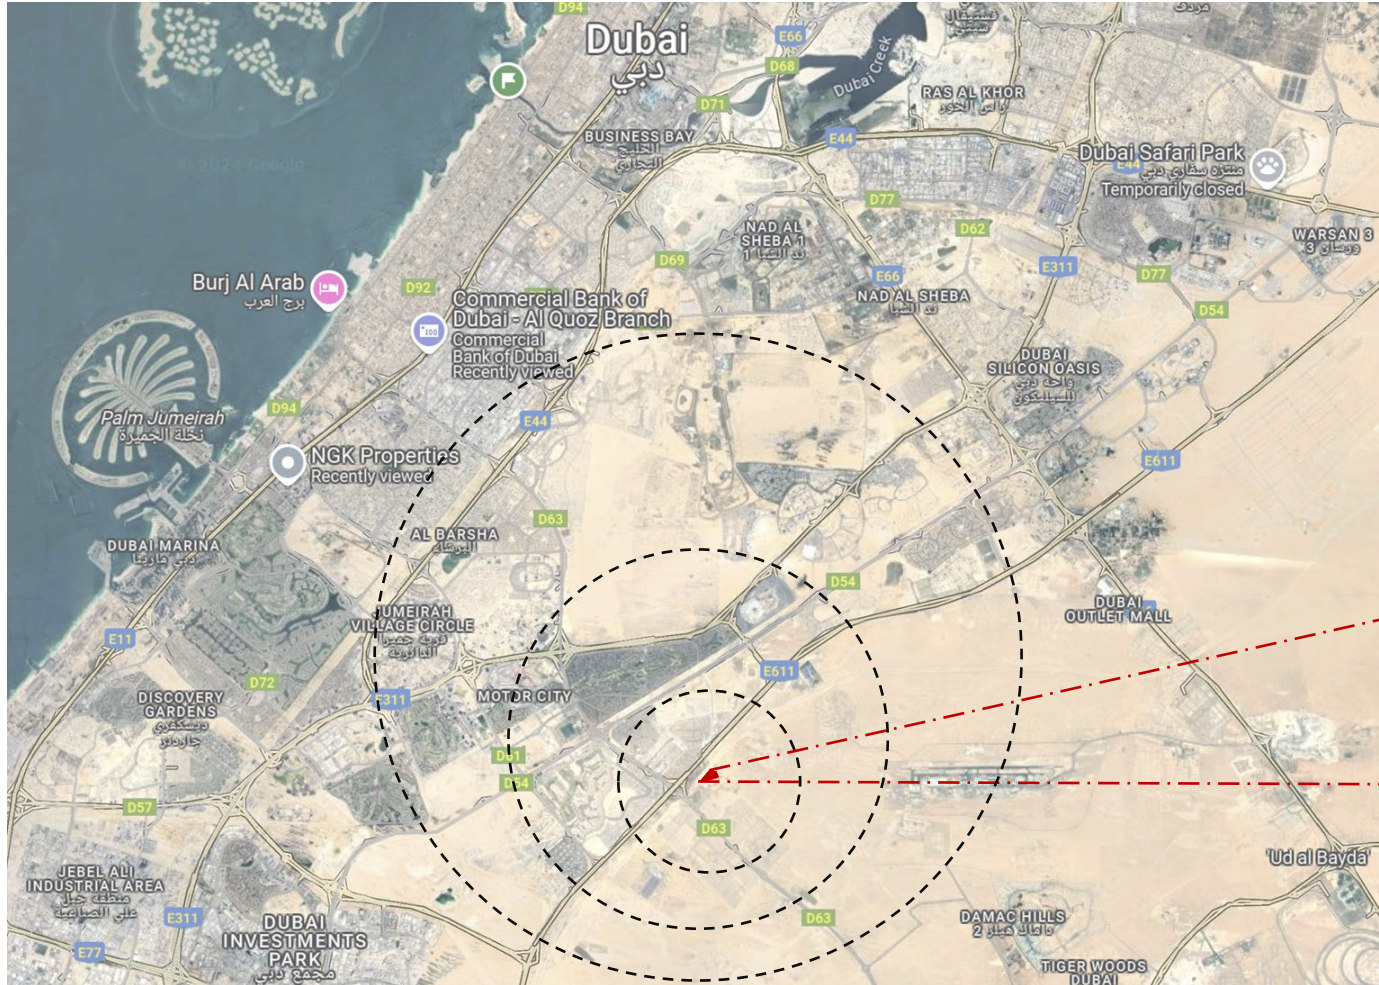

DAMAC Islands

LOCATION

INSPIRATION

“Living in Paradise”

Tropical island-themed neighborhoods centered around water. Should tap into the quality of life afforded by the island paradise.

“Your own Island Getaway”