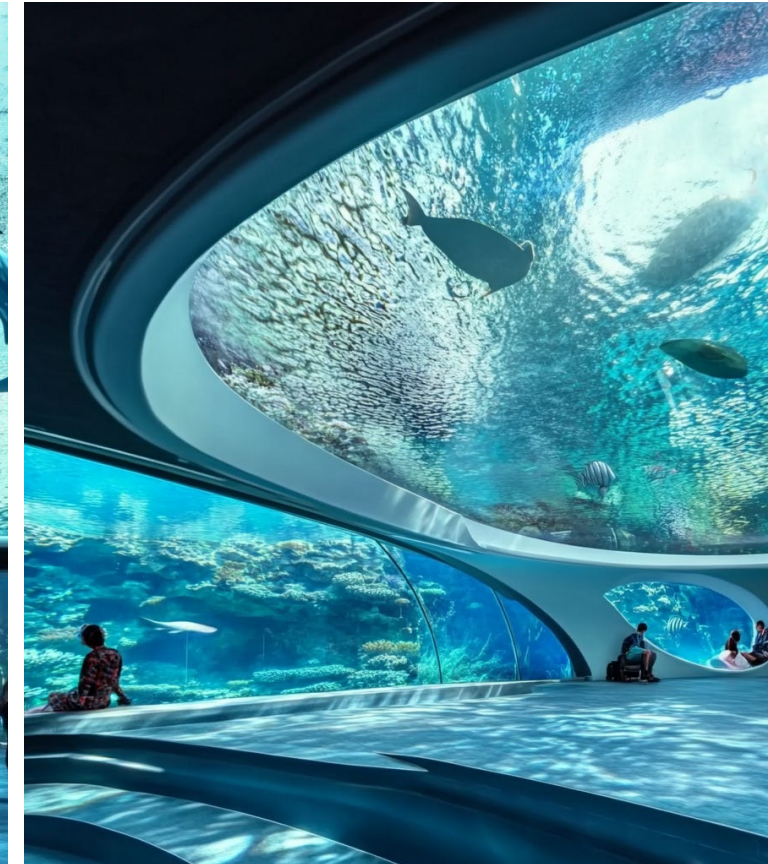

MALDIVES

SEYCHELLES

BORA-BORA

HAWAII

FIJI

BALI

Main Attractions and Activities

- 1- Central Hub Fountain
- 2- Wedding Venue
- 3- Aqua Dome
- 4- Iguanas Park and Fruit market
- 5- Paddling (Gondola Style)
- 6- Water Platforms
- 7- Lagoon tour in hammock
- 8- Lagoon Waterfalls
- 9- Minigolf Island
- 10- Tortoise Garden
- 11- Parrot Park
- 12- Aqua Park
- 13- Jungle River
- 14- Rapids
- 15- Zipline
- 16- Jungle Swings
- 17- Yoga and Calisthenics Park
- 18- Yoga Floating Decks
- 19- Wildlife Park
- 20- Fitness Park
- 21- Hot Springs SPA
- 22- Private Boats Riding

Central Hub Fountain

The design must incorporate a dynamic combination of water, fire, and laser elements

Wedding Venue

Features floating decks and showcase daylight views visible from the access gates

Aqua Dome

The central hub should feature underwater life projections, creating an immersive aquatic experience. Include dining areas within this main space to enhance the underwater ambiance.

Iguanas Park and Fruits Market

Water Platforms

Serene floating decks perfect for taking in the views, unwinding, and gathering with friends and family

Lagoon Tour in Hammock

At the rear of the exclusive villas, residents can enjoy the lush greenery and open spaces by visiting the site and relaxing on hammocks.