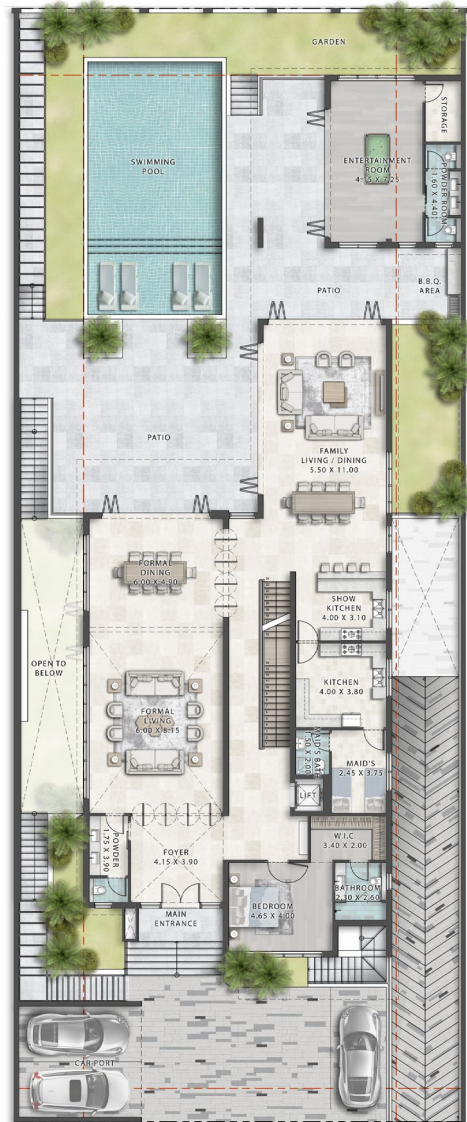

Central Hub Fountain

The design must incorporate a dynamic combination of water, fire, and laser elements

Wedding Venue

Features floating decks and showcase daylight views visible from the access gates

Aqua Dome

Fitness Parks

Exercising areas within the residential areas

MASTERPLAN

MASTERPLAN

ARCHITECTURE

LV75E - Front

ARCHITECTURE

LV75E - Rear

FLOOR PLANS

LV75E

Ground Floor

First Floor

Second Floor

Basement

ARCHITECTURE

LV55E - Front