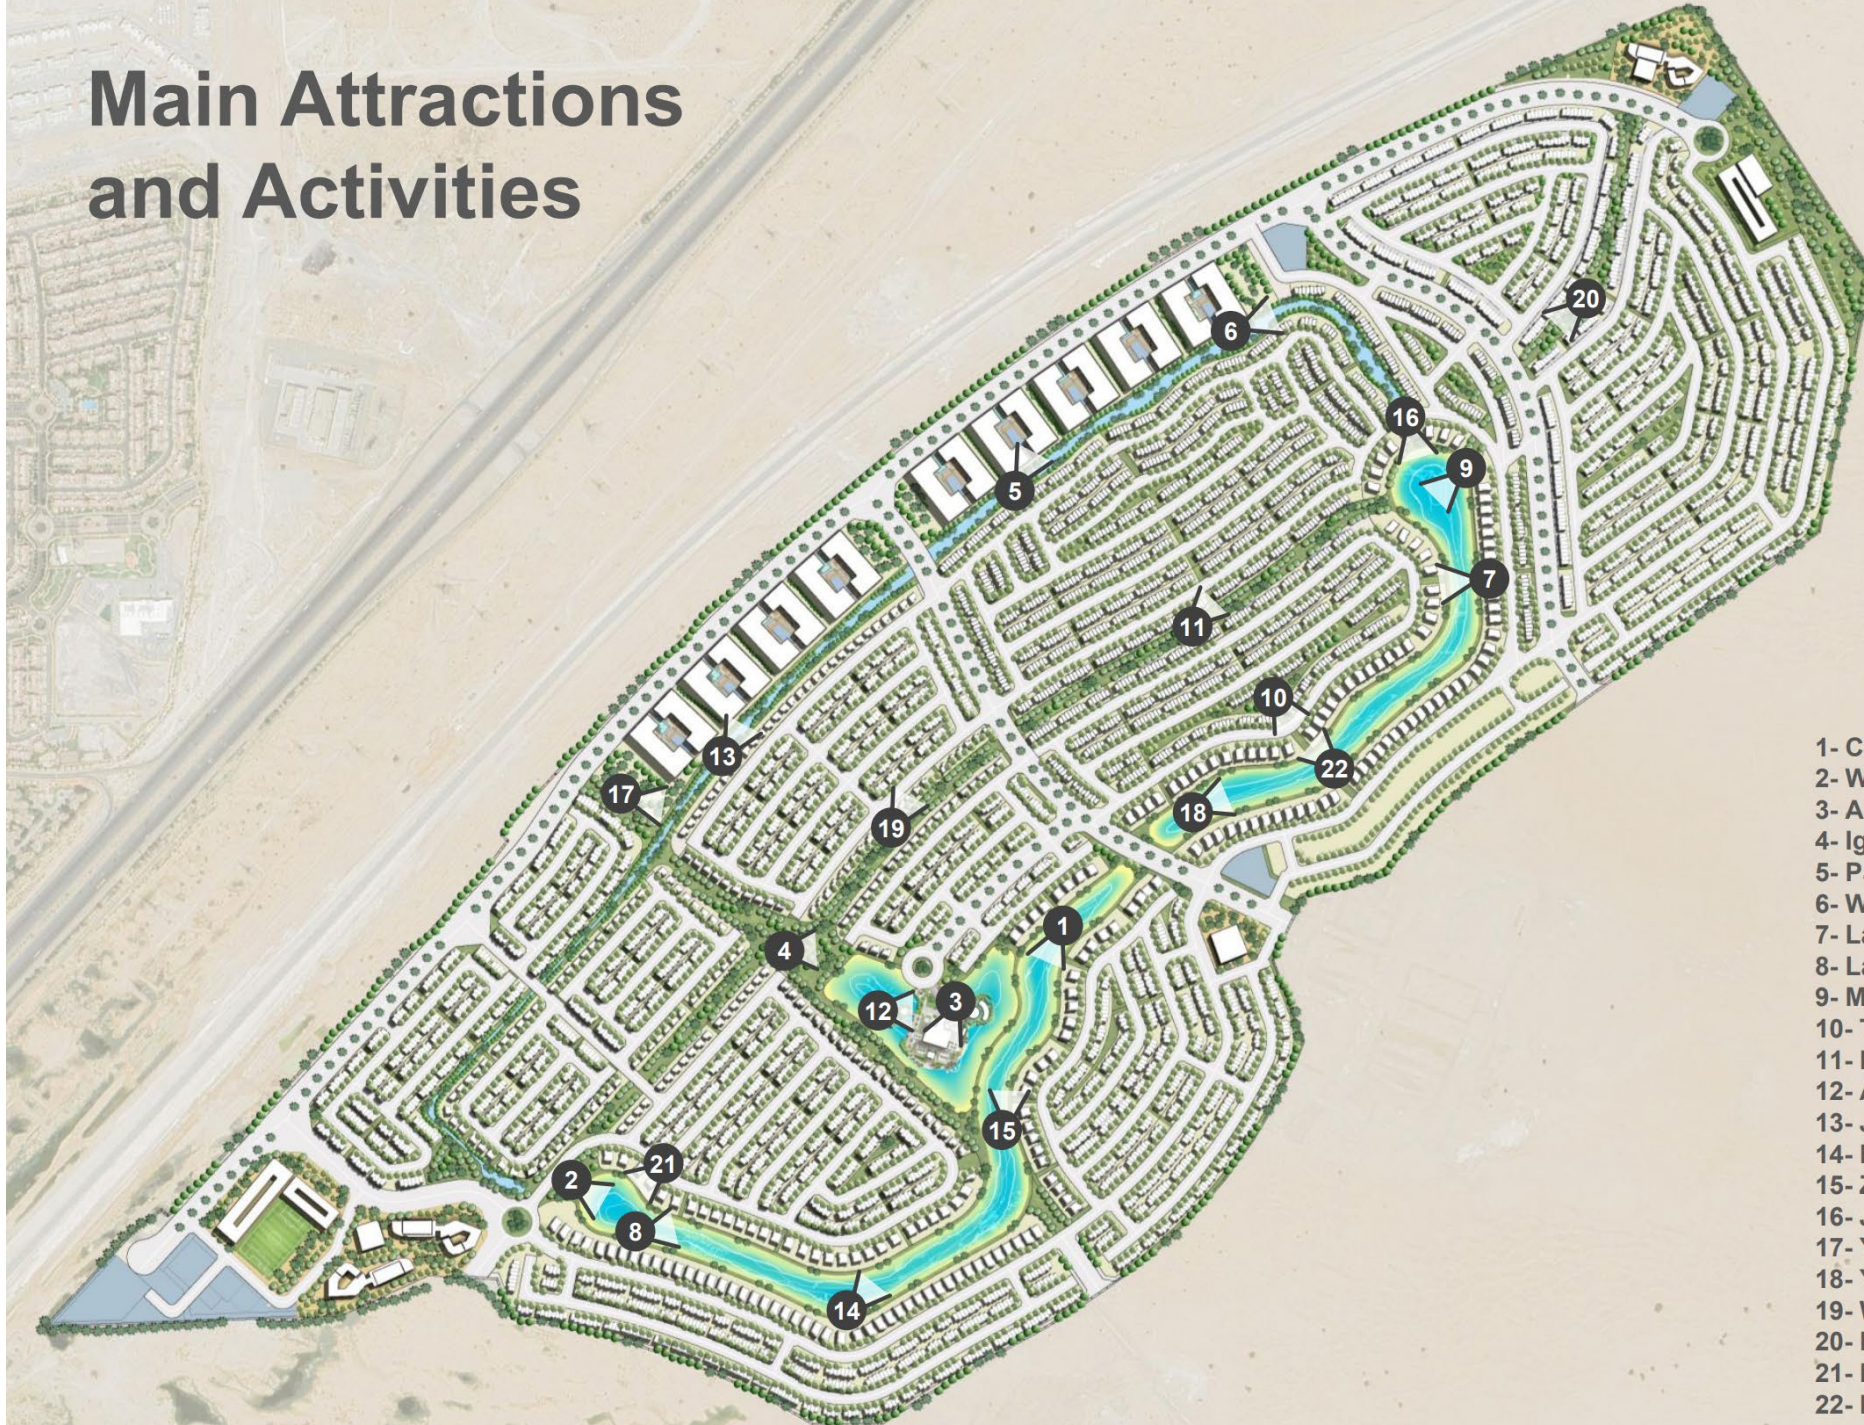

DAMAC Islands

LOCATION

INSPIRATION

“Living in Paradise”

Tropical island-themed neighborhoods centered around water. Should tap into the quality of life afforded by the island paradise.

“Your own Island Getaway”

CLUSTERS

SEYCHELLES

HAWAII

FIJI

BALI

BORA-BORA

MALDIVES

- 1- Central Hub Fountain
- 2- Wedding Venue
- 3- Aqua Dome
- 4- Iguanas Park and Fruit market
- 5- Paddling (Gondola Style)
- 6- Water Platforms
- 7- Lagoon tour in hammock
- 8- Lagoon Waterfalls
- 9- Minigolf Island
- 10- Tortoise Garden
- 11- Parrot Park
- 12- Aqua Park
- 13- Jungle River
- 14- Rapids
- 15- Zipline
- 16- Jungle Swings
- 17- Yoga and Calisthenics Park
- 18- Yoga Floating Decks
- 19- Wildlife Park
- 20- Fitness Park
- 21- Hot Springs SPA
- 22- Private Boats Riding

MALDIVES

SEYCHELLES

BORA-BORA

HAWAII

FIJI

BALI

Main Attractions and Activities

- 1- Central Hub Fountain
- 2- Wedding Venue
- 3- Aqua Dome
- 4- Iguanas Park and Fruit market
- 5- Paddling (Gondola Style)
- 6- Water Platforms
- 7- Lagoon tour in hammock
- 8- Lagoon Waterfalls
- 9- Minigolf Island
- 10- Tortoise Garden
- 11- Parrot Park
- 12- Aqua Park
- 13- Jungle River
- 14- Rapids
- 15- Zipline
- 16- Jungle Swings
- 17- Yoga and Calisthenics Park
- 18- Yoga Floating Decks
- 19- Wildlife Park
- 20- Fitness Park
- 21- Hot Springs SPA
- 22- Private Boats Riding

Vibrant and colorful markets nestled within the lush, green open spaces at the heart of the development

Jungle River

Experience thrilling adventures in a vibrant jungle river setting

Jungle Swing

Experience the thrill of a jungle swing over a serene lagoon, blending adventure with breathtaking natural beauty.