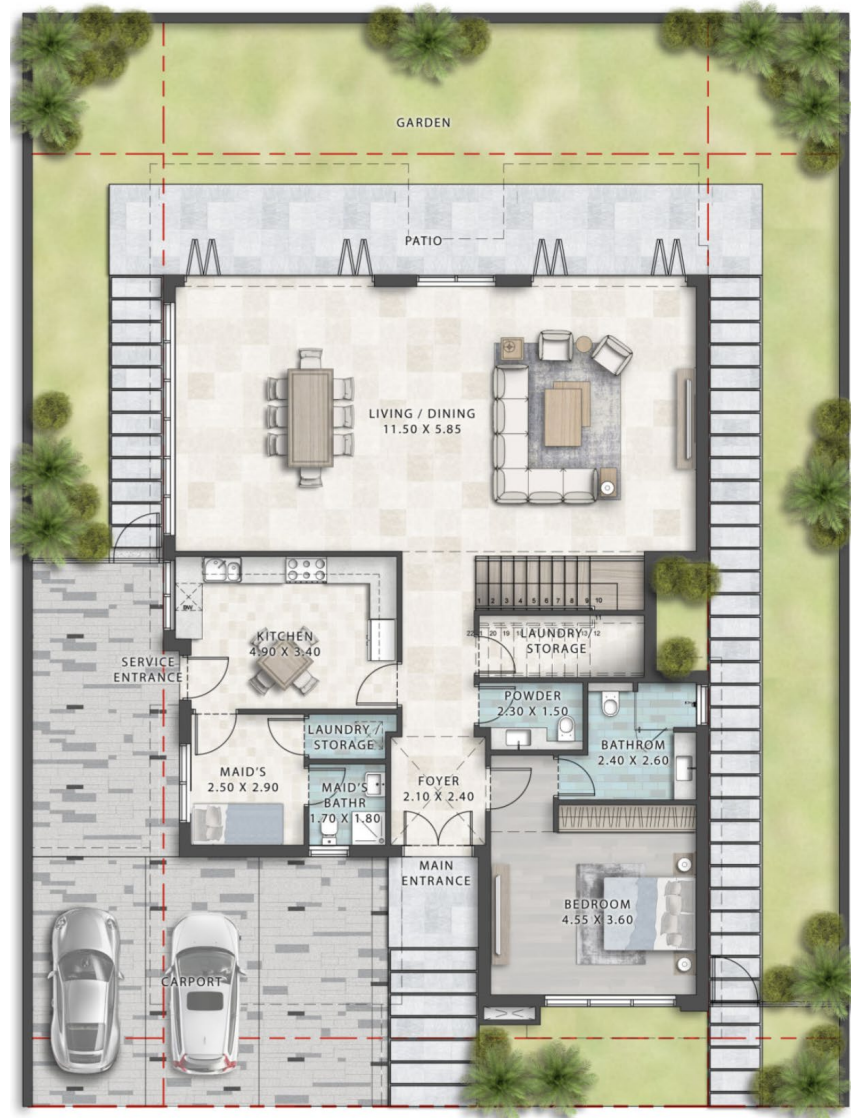

FLOOR PLANS

LV3E

Ground Floor