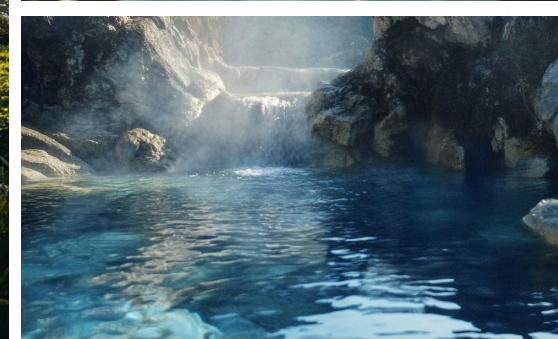

Water Platforms

Serene floating decks perfect for taking in the views, unwinding, and gathering with friends and family

Lagoon Tour in Hammock

At the rear of the exclusive villas, residents can enjoy the lush greenery and open spaces by visiting the site and relaxing on hammocks.

Waterfall Lagoon

Gentle waterfalls throughout the site create a soothing ambiance with the sound of flowing water, enhancing the enjoyment of the surrounding greenery.

Hot springs SPA

Cascading lagoon waterfalls and luxurious hot springs spa facilities. Include infinity-edge pools and outdoor relaxation areas as the perfect conclusion to sports and activity circuits

Aqua Park

Centrally connected to the Central Hub, this park offers distinct areas for both children and adults. It combines exciting water games with spa and relaxation zones.

Kayaking & Paddle Boarding

Experience the adrenaline and savor the views, located right behind the most exclusive residential areas

Yoga Floating Decks

Relaxing floating experiences across the lagoon

Minigolf Island

Enjoy playing golf in close proximity to the exclusive residential villas